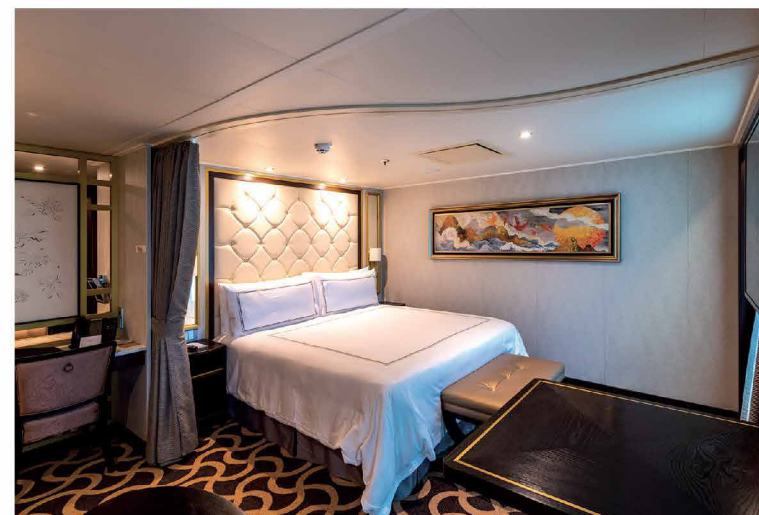

**PALACE
DELUXE
SUITE**

From 41 sq.m
Max Occupancy 4
Deck 15
1 Queen-size Bed + 1 Double Sofa Bed