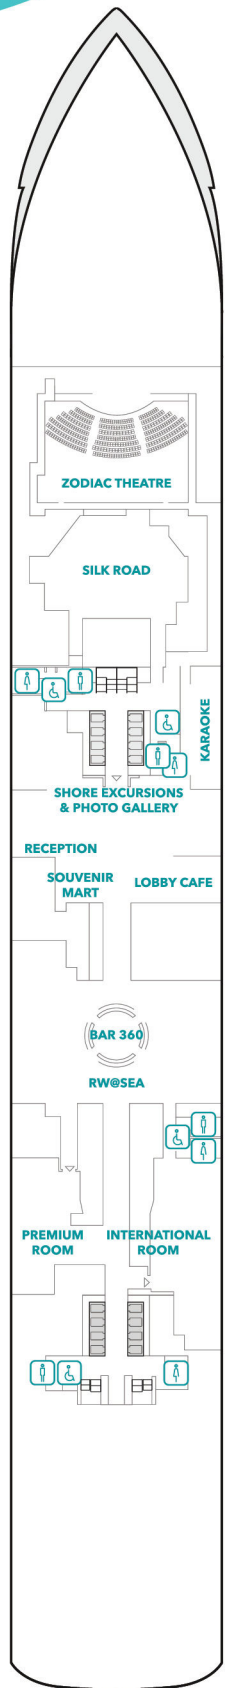

DECK 6

Main Lobby, Reception, Restaurant, Café, Lounges & Entertainment Venues