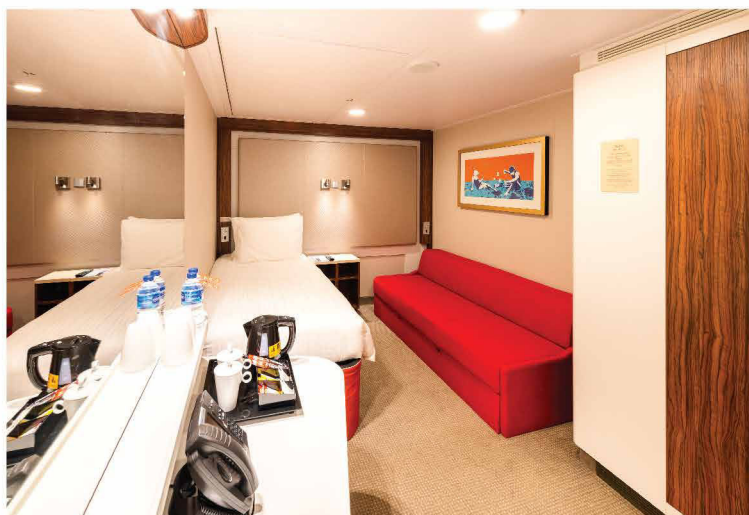

**INTERIOR
STATEROOM**

From 13 - 14 sq.m
Max Occupancy 2 - 4^
Deck 5 / 8 / 9 / 10 / 11 / 12 / 13 / 15
2 Single Beds / 2 Single Beds + 1 Ceiling Pullman bed /
1 Single Bed + 1 Pullman Bed + Double Sofa Bed