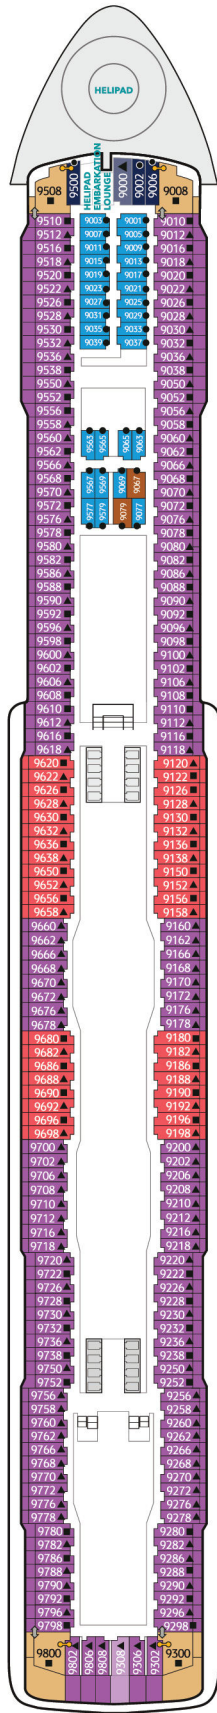

DECK 9

Suites, Balcony Deluxe, Balcony, Oceanview & Interior Staterooms, Helipad