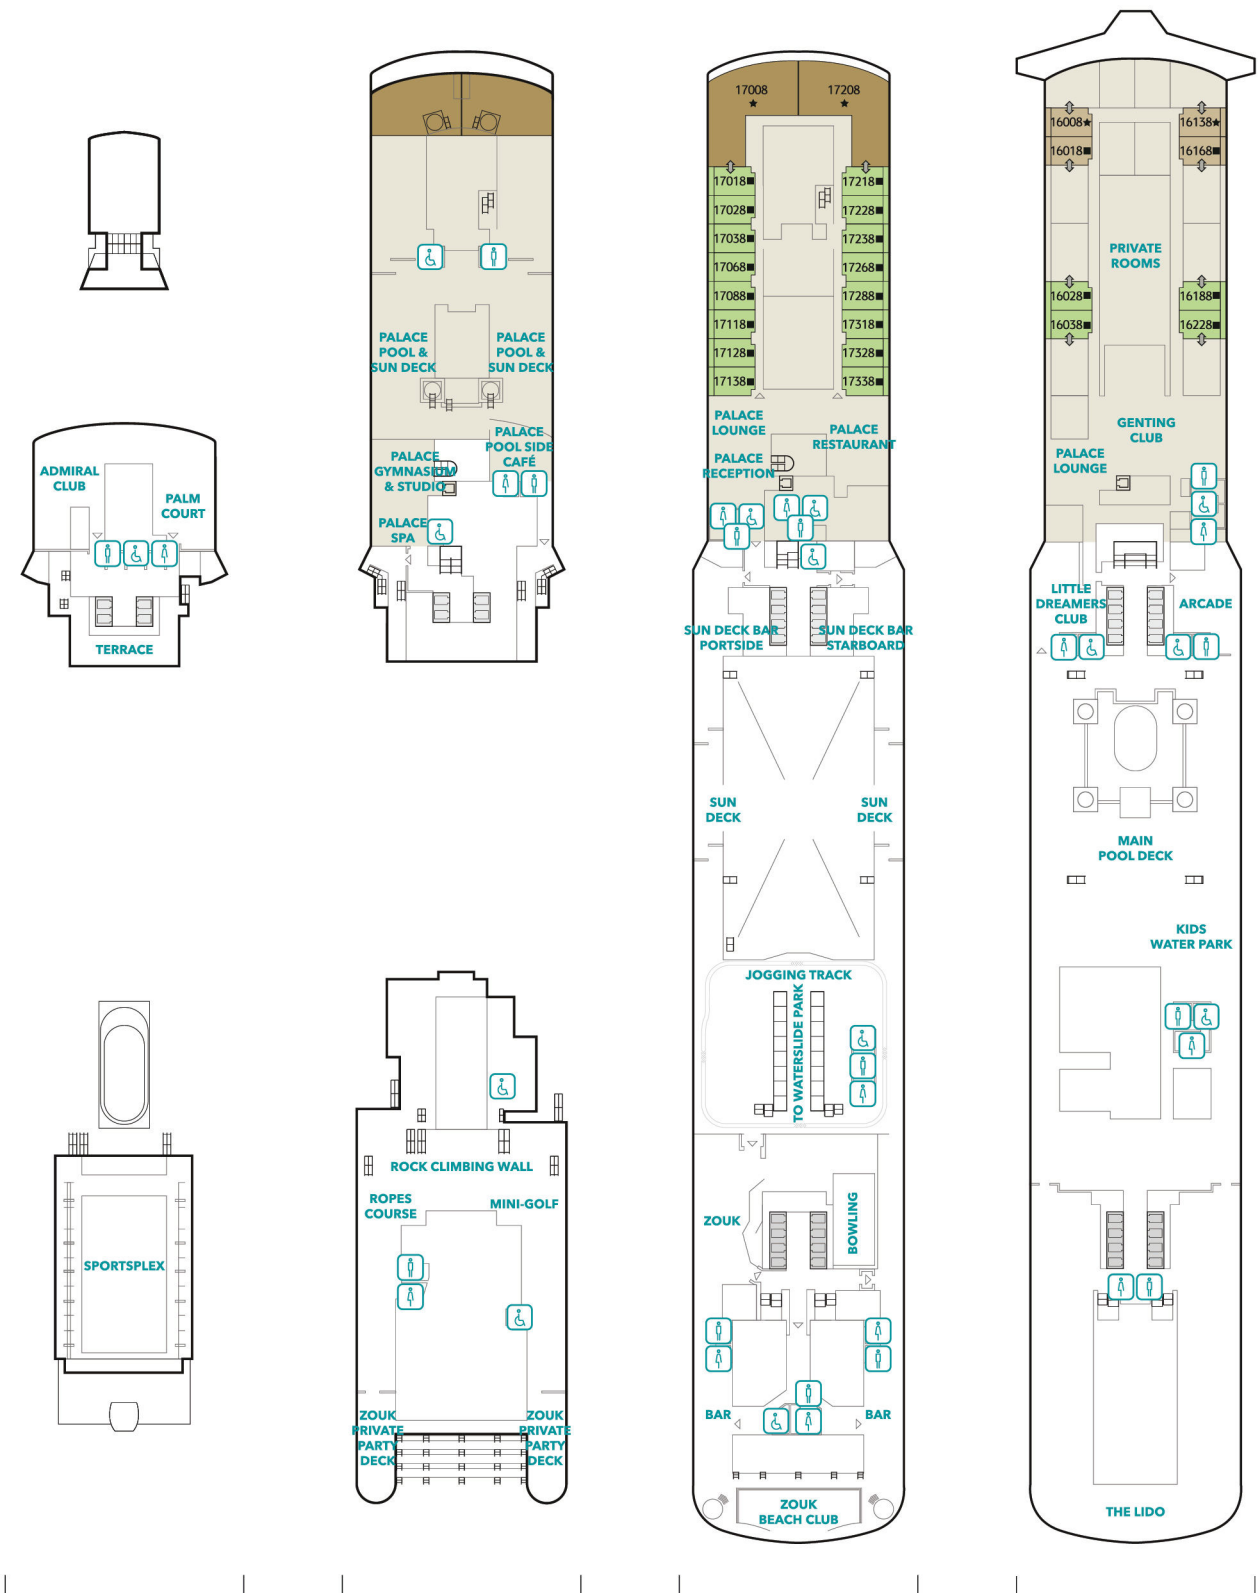

Genting Dream Deck Plans

DECK 19

Lounge & SportsPlex

DECK 18

The Palace, Ropes Course, Mini-Golf, Rock Climbing Wall & Zouk Private Party Deck

DECK 17

The Palace, Suites, Zouk & Zouk Beach Club

DECK 16

Genting Club, Suites, Entertainment Venues, Water Activities & Restaurant