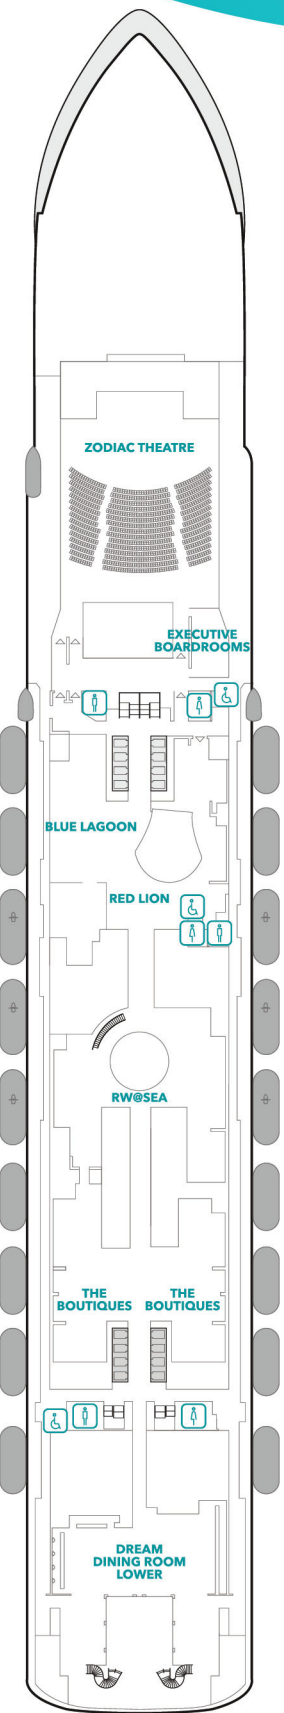

DECK 7

Main Theatre, Executive Boardrooms, Restaurants, Retail Venues & Entertainment Venues