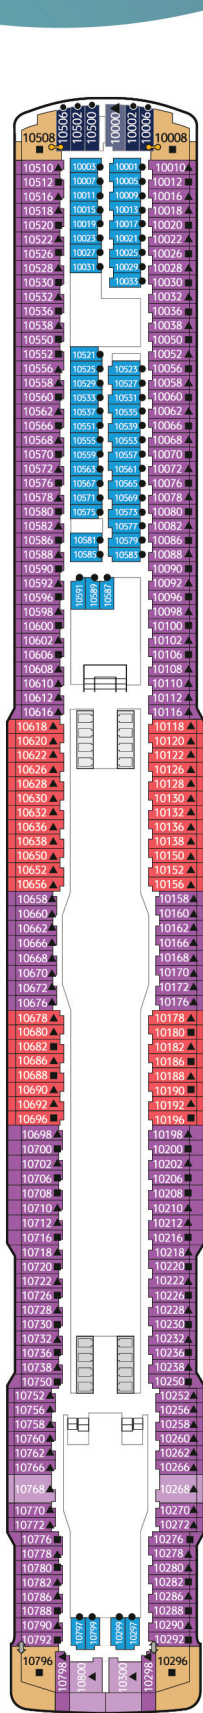

Genting Dream Deck Plans

DECK 10

Suites, Balcony Deluxe, Balcony, Oceanview & Interior Staterooms