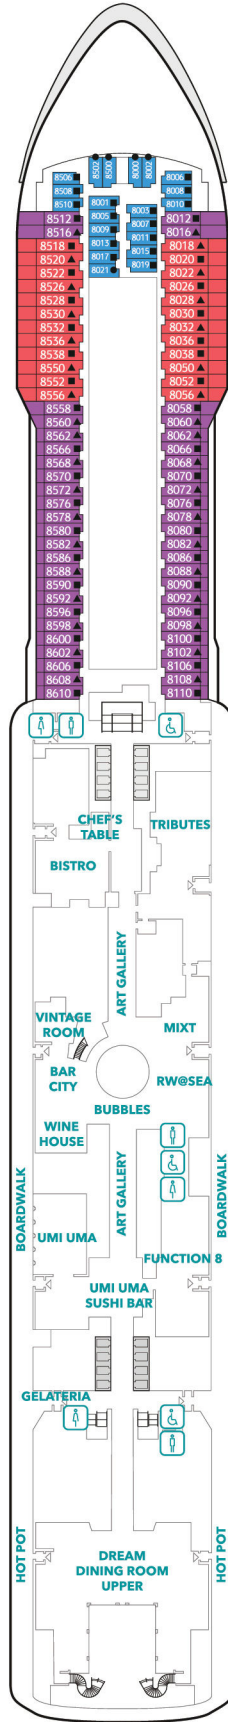

DECK 8

Restaurants, Bars, Lounges & Multi-purpose Venue, Balcony Deluxe, Balcony & Interior Staterooms