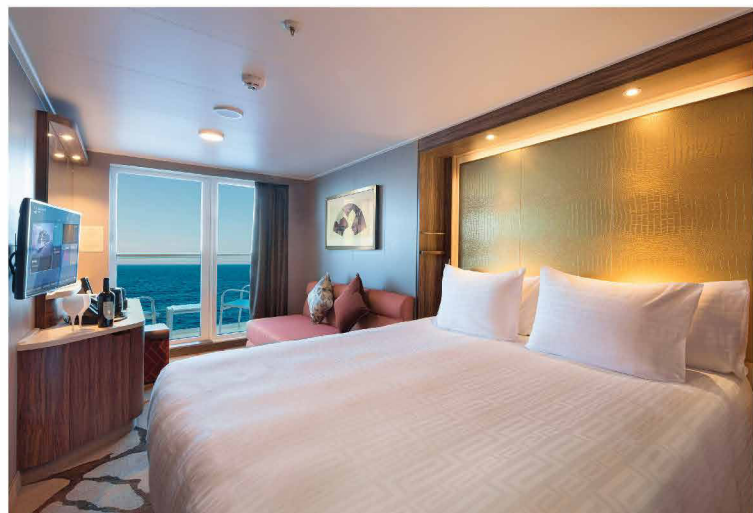

BALCONY/ BALCONY DELUXE STATEROOM

From 20 sq.m / From 22 - 28 sq.m
Max Occupancy 3 - 4 / 2 - 4
Deck 8 / 9 / 10 / 11 / 12 / 13 / 15
1 Queen-size Bed + 1 Single Sofa Bed / 1 Single Sofa Bed + 1 Ceiling Pullman Bed / 1 Double Sofa Bed